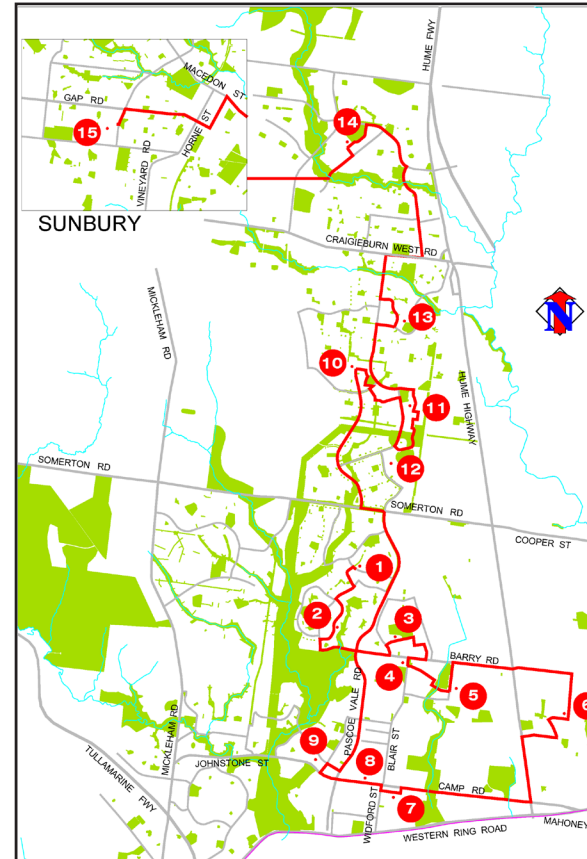

Hume Community Hubs
Offer a variety of services
for families and children to
promote social cohesion.

Some of these services include:

- playgroups
- bilingual storytime and bilingual playgroups
- English classes and English conversation
- transition support into kindergarten and into primary school
- Early years language and literacy programs
- training and education courses, computer class, certificate courses
- volunteering
- health and wellbeing
- community events.

The Hume Community Hubs are part of the National Community Hubs Program.

Hume Community Hub locations

Silvia Amici
Hubs Support Coordinator
9205 2530/0417 115 697
or silviaa@hume.vic.gov.au

Hume City Council

1079 Pascoe Vale Road, Broadmeadows
PO Box 119, Dallas, Victoria, 3047
Telephone 9205 2200
contactus@hume.vic.gov.au
hume.vic.gov.au