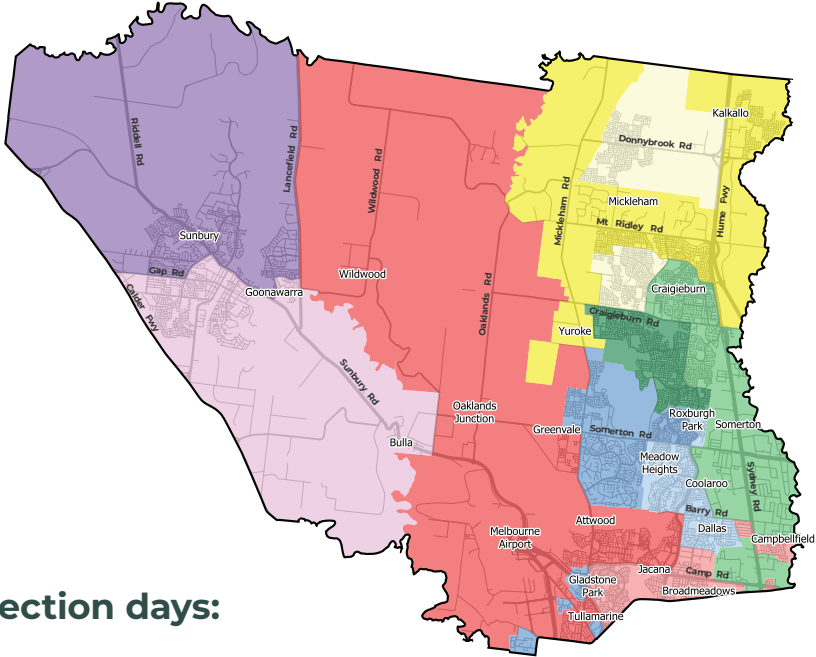

Find your bin collection day on the map on the next page.

- **Garbage** bins are collected **weekly**.
- **Recycling** bins and **food and garden** bins are collected **fortnightly on alternating weeks**.

Bins are collected one day later for the rest of the week following New Year's Day, Anzac Day and Christmas Day. On all other public holidays, bins are collected as normal.

Waste Services Hume City Council

Find your bin day

Check the map to find which day your bins are collected and when to put out your recycling and food and garden bins.

Or look up your address at  hume.vic.gov.au/binday

Collection days:

	Recycling	Food & garden
Monday	Week 1	Week 2
Tuesday	Week 1	Week 2
Wednesday	Week 1	Week 2
Thursday	Week 1	Week 2
Friday	Week 1	Week 2