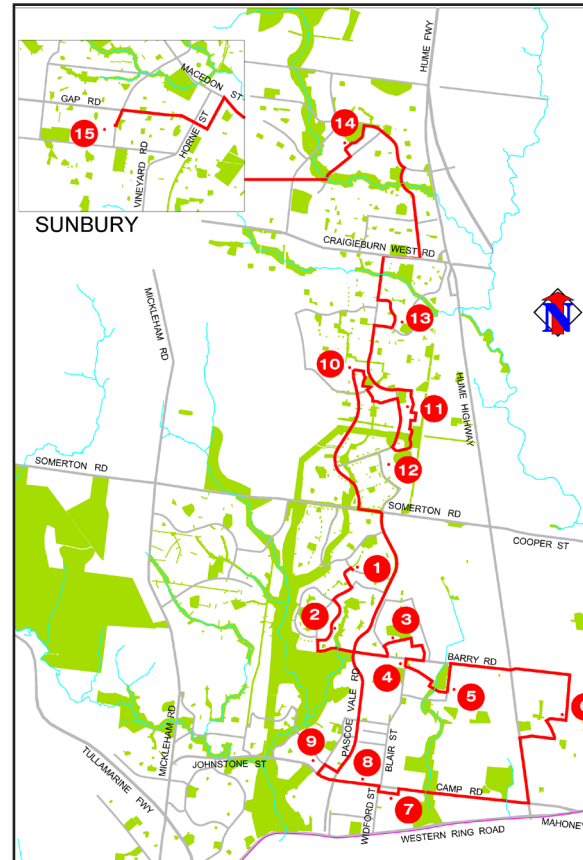

Hume Community Hubs Offer a variety of services for families and children to promote social cohesion.

Some of these services include:

- playgroups
- bilingual storytime and bilingual playgroups
- English classes and English conversation
- transition support into kindergarten and into primary school
- Early years language and literacy programs
- training and education courses, computer class, certificate courses
- volunteering
- health and wellbeing
- community events.

The Hume Community Hubs are part of the National Community Hubs Program.

Hume Community Hub locations

Silvia Amici
Hubs Support Coordinator
9205 2530/0417 115 697
or silviaa@hume.vic.gov.au

Hume City Council

1079 Pascoe Vale Road, Broadmeadows
PO Box 119, Dallas, Victoria, 3047
Telephone 9205 2200
contactus@hume.vic.gov.au
hume.vic.gov.au